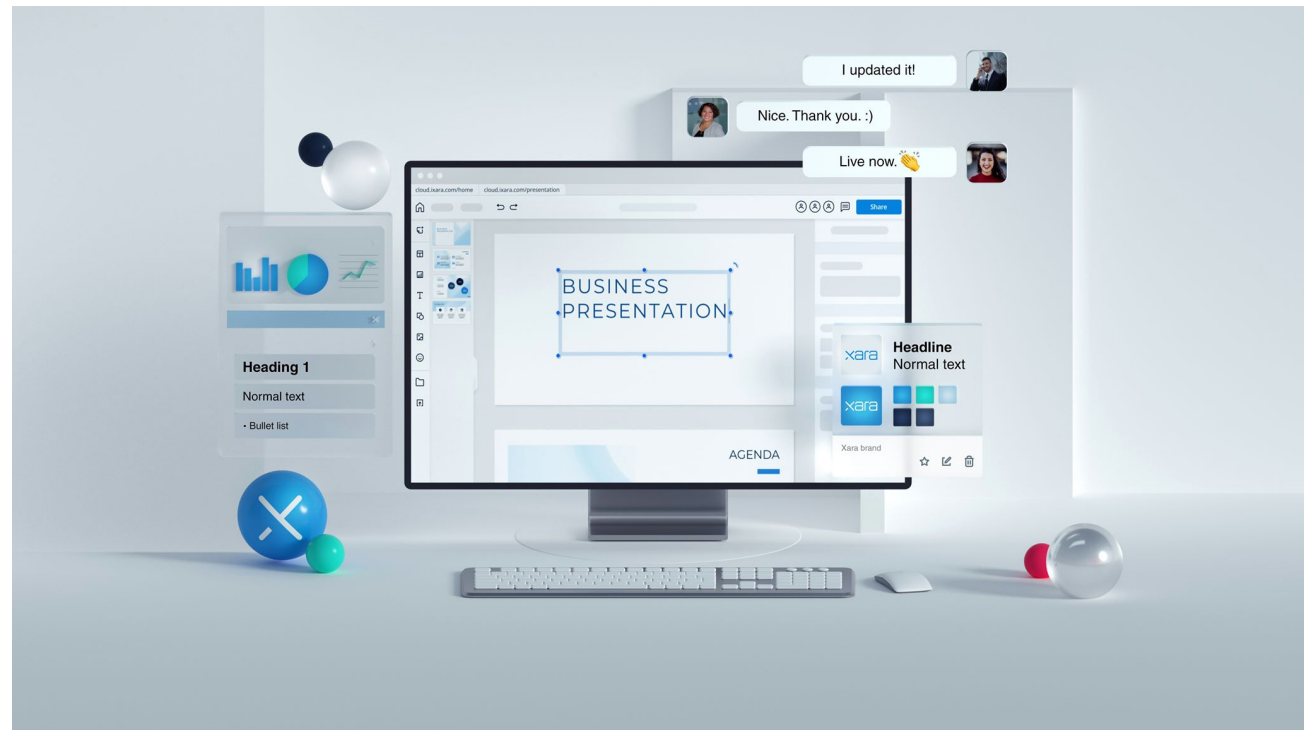

Illustration

All illustrations on Xara should represent the **Xara personality** of creativity, productivity, business-oriented, team work and definitely modern but not cute.