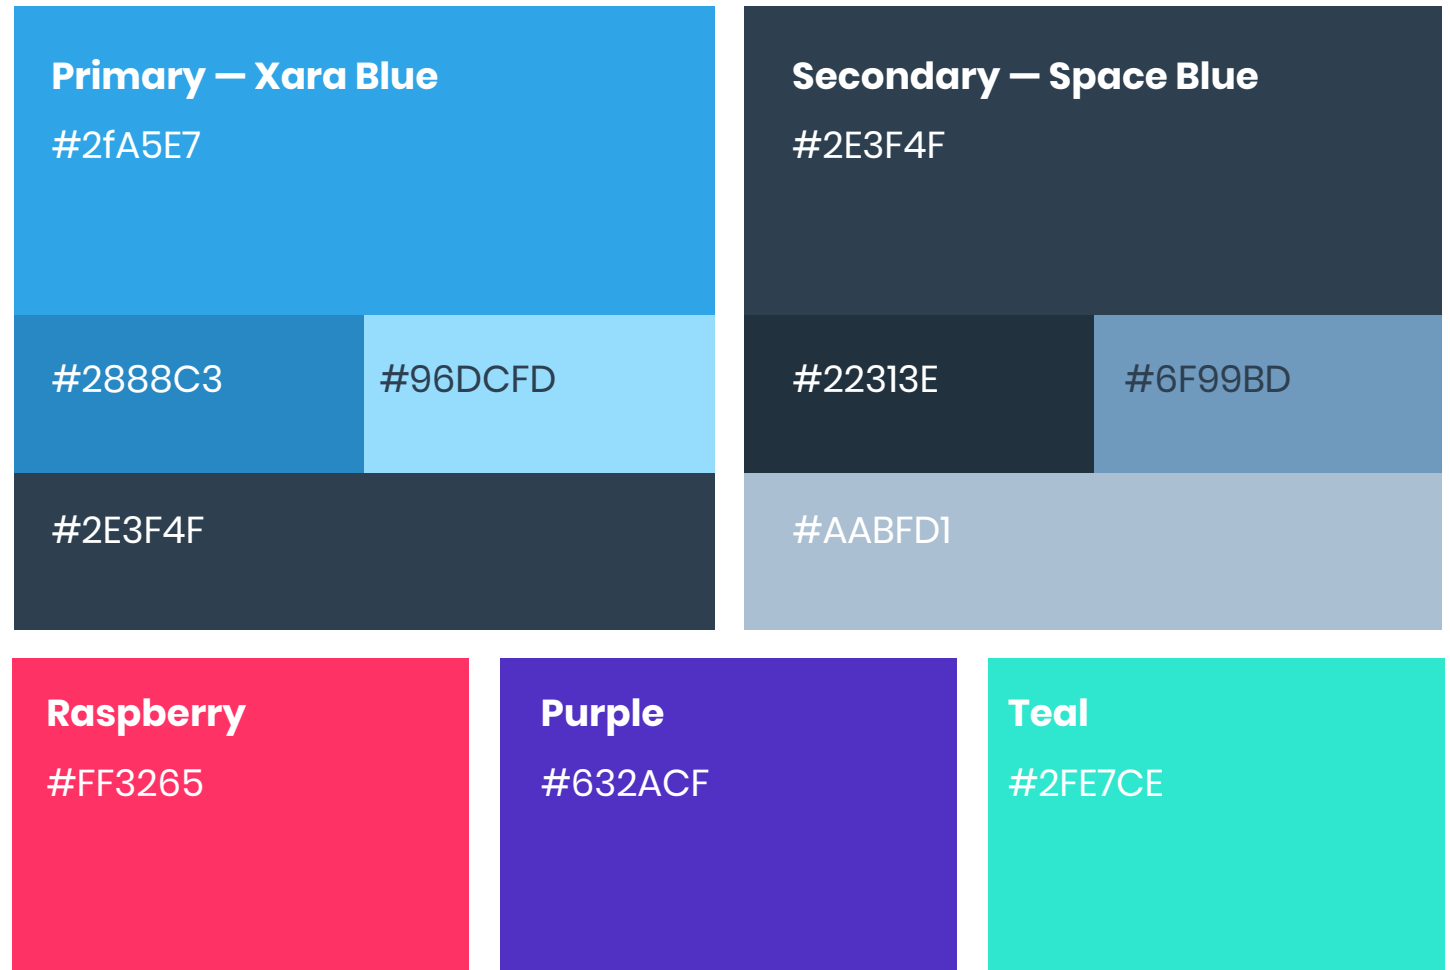

✗ Different typeface

✗ Outline

✗ Rotate

# Core colors

Color proportions, primary colors should always be set in **Xara blue, Space blue or white.**

**Raspberry, purple and teal** can be used as accent colors.

# Secondary colors

# Color combinations